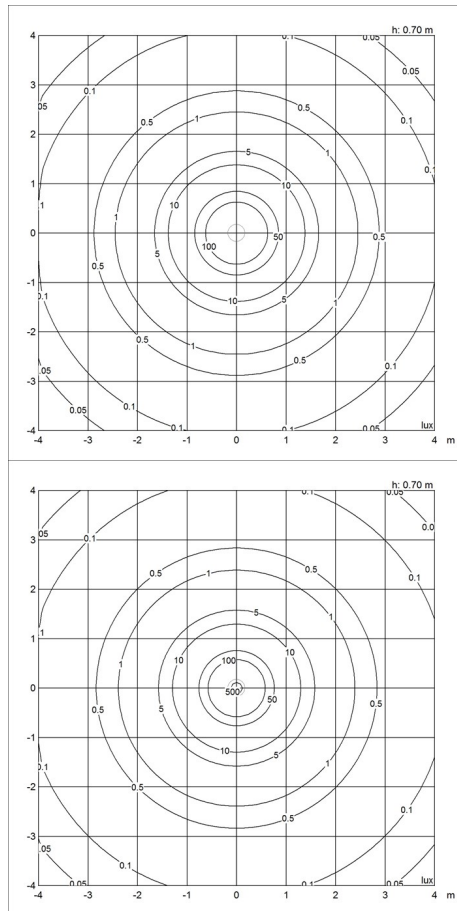

Sizes and weights

Width x Height x Length (mm) | 330 x 307 x 330 Max 1.3 kg

Class

Ingress protection IP20. Electric shock protection Cl. II.

Specification notes

The innovation of light sources is ongoing. Consequently we only inform about the max. wattages. On www.louispoulsen.com we update a list of recommendable light sources.

Poul Henningsen

Weight

Min: 1.317 kg Max: 1.317 kg

Finish

Green, Red, White, Yellow

Light distribution diagrams

Cartesian

Isolux