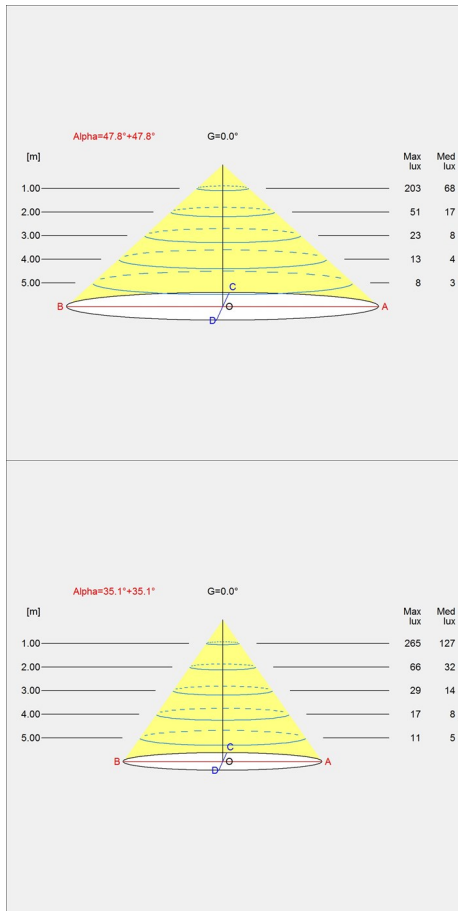

Sizes and weights

Width x Height x Length (mm) | 330 x 307 x 330 Max 1.3 kg

Class

Ingress protection IP20. Electric shock protection Cl. II.

Specification notes

The innovation of light sources is ongoing. Consequently we only inform about the max. wattages. On www.louispoulsen.com we update a list of recommendable light sources.

Poul Henningsen

Weight

Min: 1.317 kg Max: 1.317 kg

Finish

Green, Red, White, Yellow

Light distribution diagrams

Cartesian

Isolux