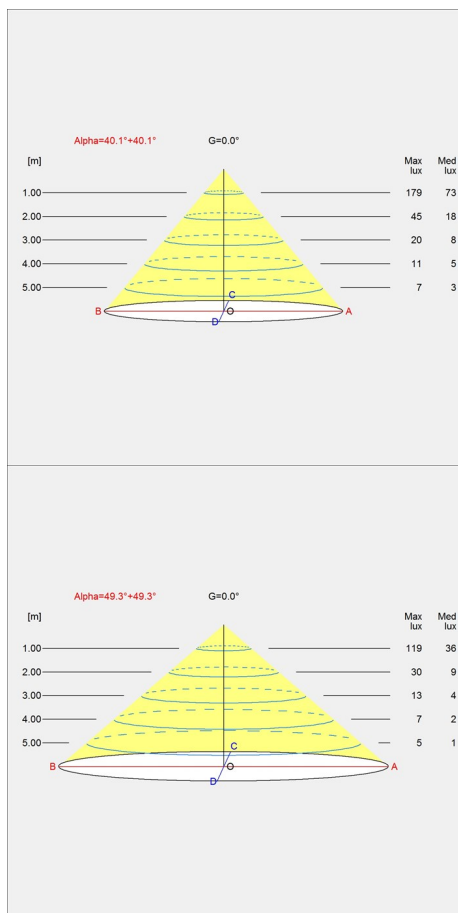

Cartesian

Isolux

Polar

Spare parts & accessories

Product	Variant number
Canopy White 2-part tophat ®	5749329034
PH 3½-3 silk mat brown 3 x shade screws	5741095418
PH 3½-3 100W E27 silkmat brown suspens.	5741095395
PH 3½ top shade red	5741095434
PH 3½-3 middle shade red	5741095447
PH 3½-3 lower shade red	5741095450
PH 3½ top shade green	5741095463
PH 3½-3 middle shade green	5741095476
PH 3½-3 lower shade green	5741095489
PH 3½ top shade white	5741095492
PH 3½-3 middle shade white	5741095502
PH 3½-3 lower shade white	5741095515
PH 3½ top shade yellow	5741095528
PH 3½-3 middle shade yellow	5741095531
PH 3½-3 lower shade yellow	5741095544
PH 3½-3 silk mat brown shadeholder	5741095405
PH 3½-3 silkmat brown 2xlock screw cover	5741095421
Finger screw MCP M4X15 (3pcs) lower	5744611145