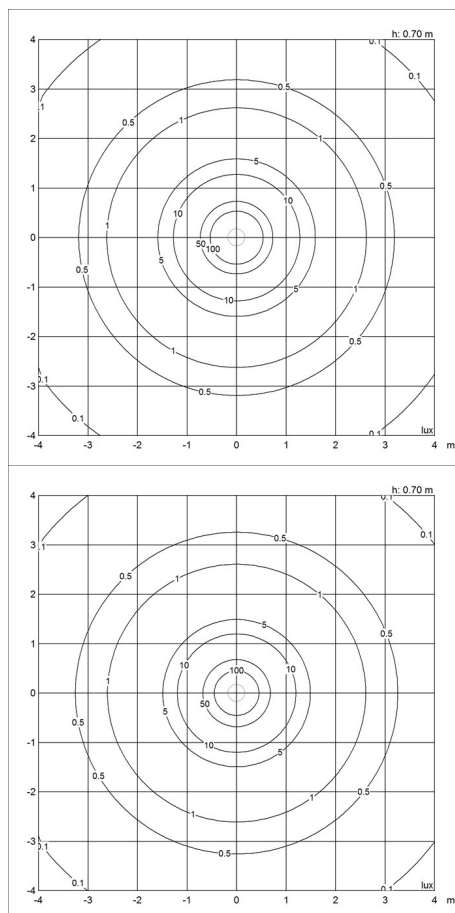

Isolux

Polar