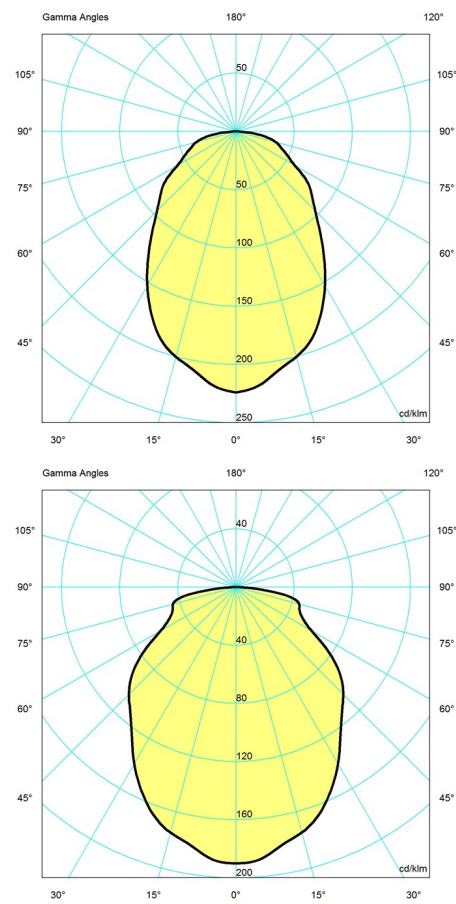

Poul Henningsen

Weight

Min: 1.317 kg Max: 1.317 kg

Finish

Green, Red, White, Yellow

Light distribution diagrams

Cartesian

Isolux

Polar

Cartesian

Isolux

Polar

Spare parts & accessories

Product	Variant number
Canopy White 2-part tophat ®	5749329034
PH 3½-3 silk mat brown 3 x shade screws	5741095418
PH 3½-3 100W E27 silkmat brown suspens.	5741095395
PH 3½ top shade red	5741095434
PH 3½-3 middle shade red	5741095447
PH 3½-3 lower shade red	5741095450
PH 3½ top shade green	5741095463
PH 3½-3 middle shade green	5741095476
PH 3½-3 lower shade green	5741095489
PH 3½ top shade white	5741095492
PH 3½-3 middle shade white	5741095502
PH 3½-3 lower shade white	5741095515
PH 3½ top shade yellow	5741095528
PH 3½-3 middle shade yellow	5741095531
PH 3½-3 lower shade yellow	5741095544
PH 3½-3 silk mat brown shadeholder	5741095405
PH 3½-3 silkmat brown 2xlock screw cover	5741095421
Finger screw MCP M4X15 (3pcs) lower	5744611145