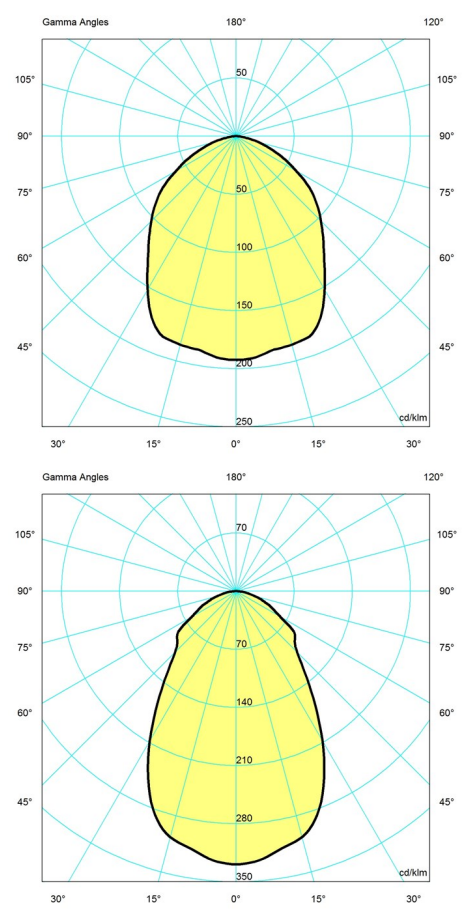

Design

Poul Henningsen

Weight

Min: 1.317 kg Max: 1.317 kg

Finish

Green, Red, White, Yellow

Light distribution diagrams

Cartesian

Isolux

Polar